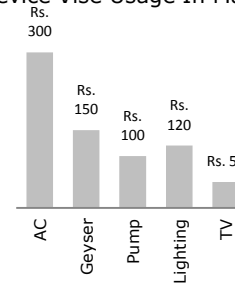

Welcome Ishan

Turn Off A Device

- [Bedroom AC](#)
- [Kid's Room AC](#)
- [Pump](#)
- [Geyser](#)
- [Mosquito Repellent](#)

[Turn off all devices](#)

[View all devices](#)

Monitor Usage

Apr Bill: **Rs. 1460**

Due date: 28th May

May Bill: **Rs.750**

As on 26th May

Device Wise Usage In May

House Controls

Turn Off

Office Pattern [[Change](#)]

Alerts

Your [geyser](#) has been on for the past 3 hours.

Your [bill](#) is due on 28th May.

Your [Air Conditioner](#) is due for servicing in June.

Simon Brown

Green Champ for April

Nunc viverra imperdiet enim. Fusce est. Vivamus a tellus. Pellentesque habitant morbi imperdiet enim. Fusce est. Vivamus a tellus. Pellentesque habitant morbi

[More...](#)

Tips for reducing your bill...

1. Nunc viverra imperdiet enim. Fusce
2. Vivamus a tellus. Pellentesque habitant morbi imperdiet enim.
3. Fusce est. Vivamus a tellus.
4. Pellentesque habitant morbi

[More...](#)